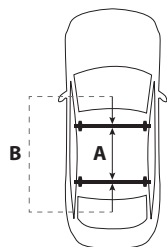

Hapro
Expanding life.

Trivor

SPECIFICATIONS.

All ins and outs.

Distance between roof carriers in mm:

A = min. **550** mm
B = max. **950** mm

Maximum dimensions roof carriers in mm:

Specifications	440	560	640
L x W x H outside	192 x 82 x 45 cm	216 x 90 x 46 cm	221 x 94 x 47 cm
L x W x H inside	184 x 77 x 44 cm	208 x 85 x 45 cm	213 x 89 x 46 cm
Contents	440 L	560 L	640 L
Emty weight	20 Kg	23,5 Kg	25 Kg
Max. allowed load	75 Kg	75 Kg	75 Kg
Opening	left and right	left and right	left and right
Central locking system	yes	yes	yes
Luggage straps	3	3	3
Mounting system	Premium-Fit	Premium-Fit	Premium-Fit
Suitable for skis and accessories	6 pair	± 7 - 8 pair	± 9 - 10 pair
Material	ABS/PMMA	ABS/PMMA	ABS/PMMA
Metal reinforcement rail bottom (2)	yes	yes	yes
Warranty	5 year	5 year	5 year

Outside dimensions:

Technical modifications reserved