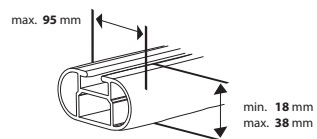

Hapro
Expanding life.

Trivor

SPECIFICATIONS.

All ins and outs.

Distance between roof carriers in mm:

A = min. **550** mm
B = max. **950** mm

Maximum dimensions roof carriers in mm:

Specifications	440	560	640
L x W x H outside	192 x 82 x 45 cm	216 x 90 x 46 cm	221 x 94 x 47 cm
L x W x H inside	184 x 77 x 44 cm	208 x 85 x 45 cm	213 x 89 x 46 cm
Contents	440 L	560 L	640 L
Emty weight	20 Kg	23,5 Kg	25 Kg
Max. allowed load	75 Kg	75 Kg	75 Kg
Opening	left and right	left and right	left and right
Central locking system	yes	yes	yes
Luggage straps	3	3	3
Mounting system	Premium-Fit	Premium-Fit	Premium-Fit
Suitable for skis and accessories	6 pair	± 7 - 8 pair	± 9 - 10 pair
Material	ABS/PMMA	ABS/PMMA	ABS/PMMA
Metal reinforcement rail bottom (2)	yes	yes	yes
Warranty	5 year	5 year	5 year

Outside dimensions:

Technical modifications reserved