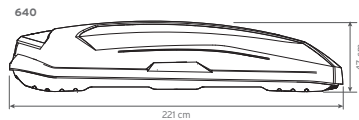

Hapro
Expanding life.

Trivor

SPECIFICATIONS.

All ins and outs.

Distance between roof carriers in mm:

A = min. **550** mm
B = max. **950** mm

Maximum dimensions roof carriers in mm:

Specifications	440	560	640
L x W x H outside	192 x 82 x 45 cm	216 x 90 x 46 cm	221 x 94 x 47 cm
L x W x H inside	184 x 77 x 44 cm	208 x 85 x 45 cm	213 x 89 x 46 cm
Contents	440 L	560 L	640 L
Emty weight	20 Kg	23,5 Kg	25 Kg
Max. allowed load	75 Kg	75 Kg	75 Kg
Opening	left and right	left and right	left and right
Central locking system	yes	yes	yes
Luggage straps	3	3	3
Mounting system	Premium-Fit	Premium-Fit	Premium-Fit
Suitable for skis and accessories	6 pair	± 7 - 8 pair	± 9 - 10 pair
Material	ABS/PMMA	ABS/PMMA	ABS/PMMA
Metal reinforcement rail bottom (2)	yes	yes	yes
Warranty	5 year	5 year	5 year

Outside dimensions:

Technical modifications reserved