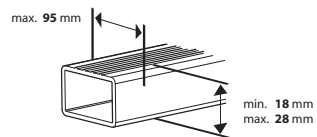

Hapro
Expanding life.

Trivor

SPECIFICATIONS.

All ins and outs.

Distance between roof carriers in mm:

A = min. **550** mm
B = max. **950** mm

Maximum dimensions roof carriers in mm:

Specifications	440	560	640
L x W x H outside	192 x 82 x 45 cm	216 x 90 x 46 cm	221 x 94 x 47 cm
L x W x H inside	184 x 77 x 44 cm	208 x 85 x 45 cm	213 x 89 x 46 cm
Contents	440 L	560 L	640 L
Emty weight	20 Kg	23,5 Kg	25 Kg
Max. allowed load	75 Kg	75 Kg	75 Kg
Opening	left and right	left and right	left and right
Central locking system	yes	yes	yes
Luggage straps	3	3	3
Mounting system	Premium-Fit	Premium-Fit	Premium-Fit
Suitable for skis and accessories	6 pair	± 7 - 8 pair	± 9 - 10 pair
Material	ABS/PMMA	ABS/PMMA	ABS/PMMA
Metal reinforcement rail bottom (2)	yes	yes	yes
Warranty	5 year	5 year	5 year

Outside dimensions:

Technical modifications reserved