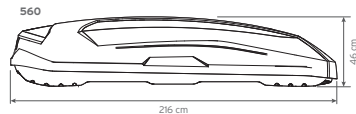

Hapro
Expanding life.

Trivor

SPECIFICATIONS.

All ins and outs.

Distance between roof carriers in mm:

A = min. **550** mm
B = max. **950** mm

Maximum dimensions roof carriers in mm:

Specifications	440	560	640
L x W x H outside	192 x 82 x 45 cm	216 x 90 x 46 cm	221 x 94 x 47 cm
L x W x H inside	184 x 77 x 44 cm	208 x 85 x 45 cm	213 x 89 x 46 cm
Contents	440 L	560 L	640 L
Emty weight	20 Kg	23,5 Kg	25 Kg
Max. allowed load	75 Kg	75 Kg	75 Kg
Opening	left and right	left and right	left and right
Central locking system	yes	yes	yes
Luggage straps	3	3	3
Mounting system	Premium-Fit	Premium-Fit	Premium-Fit
Suitable for skis and accessories	6 pair	± 7 - 8 pair	± 9 - 10 pair
Material	ABS/PMMA	ABS/PMMA	ABS/PMMA
Metal reinforcement rail bottom (2)	yes	yes	yes
Warranty	5 year	5 year	5 year

Outside dimensions:

Technical modifications reserved