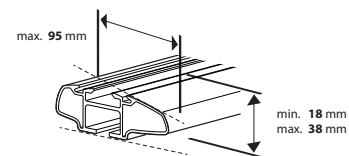

Hapro
Expanding life.

Trivor

SPECIFICATIONS.

All ins and outs.

Distance between roof carriers in mm:

A = min. **550** mm
B = max. **950** mm

Maximum dimensions roof carriers in mm:

Specifications	440	560	640
L x W x H outside	192 x 82 x 45 cm	216 x 90 x 46 cm	221 x 94 x 47 cm
L x W x H inside	184 x 77 x 44 cm	208 x 85 x 45 cm	213 x 89 x 46 cm
Contents	440 L	560 L	640 L
Emty weight	20 Kg	23,5 Kg	25 Kg
Max. allowed load	75 Kg	75 Kg	75 Kg
Opening	left and right	left and right	left and right
Central locking system	yes	yes	yes
Luggage straps	3	3	3
Mounting system	Premium-Fit	Premium-Fit	Premium-Fit
Suitable for skis and accessories	6 pair	± 7 - 8 pair	± 9 - 10 pair
Material	ABS/PMMA	ABS/PMMA	ABS/PMMA
Metal reinforcement rail bottom (2)	yes	yes	yes
Warranty	5 year	5 year	5 year

Outside dimensions:

Technical modifications reserved