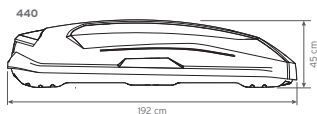

Hapro
Expanding life.

Trivor

SPECIFICATIONS.

All ins and outs.

Distance between roof carriers in mm:

A = min. **550** mm
B = max. **950** mm

Maximum dimensions roof carriers in mm:

Specifications	440	560	640
L x W x H outside	192 x 82 x 45 cm	216 x 90 x 46 cm	221 x 94 x 47 cm
L x W x H inside	184 x 77 x 44 cm	208 x 85 x 45 cm	213 x 89 x 46 cm
Contents	440 L	560 L	640 L
Emty weight	20 Kg	23,5 Kg	25 Kg
Max. allowed load	75 Kg	75 Kg	75 Kg
Opening	left and right	left and right	left and right
Central locking system	yes	yes	yes
Luggage straps	3	3	3
Mounting system	Premium-Fit	Premium-Fit	Premium-Fit
Suitable for skis and accessories	6 pair	± 7 - 8 pair	± 9 - 10 pair
Material	ABS/PMMA	ABS/PMMA	ABS/PMMA
Metal reinforcement rail bottom (2)	yes	yes	yes
Warranty	5 year	5 year	5 year

Outside dimensions:

Technical modifications reserved